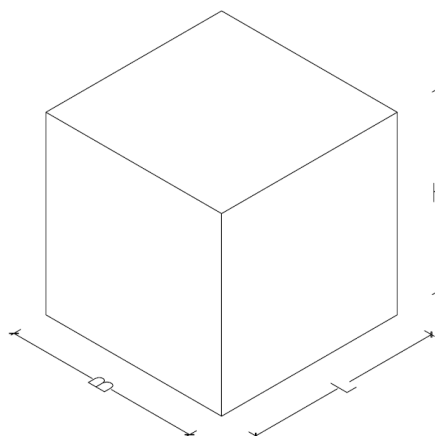

Sort gatestein

STOR/SMÅGATESTEIN 9/11,14/20/14

Granittype: Kuppam Black
Format: 100x100x100,
140x200x140
Opprinnelsessted: India

Leverandør:
Heimdal Granitt & Betong AS
PB 58 Heimdal
7472 Trondheim

Tlf.: 72 59 57 00
Fax: 72 59 57 01